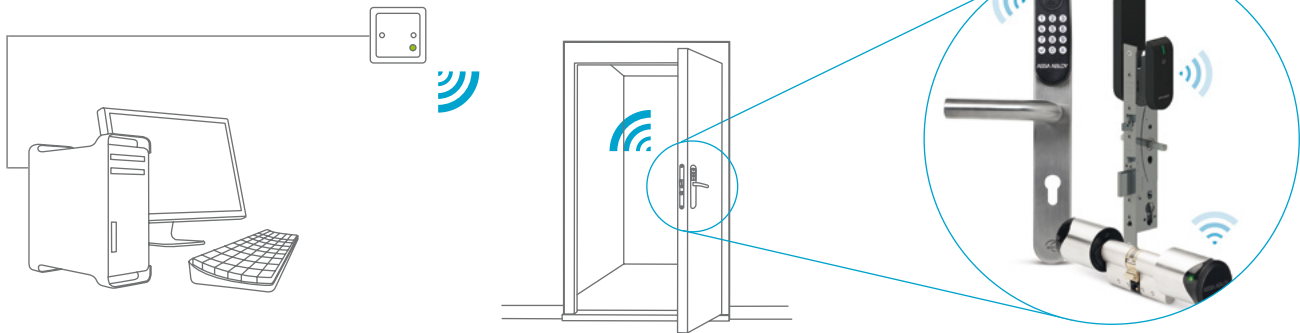

SPEED UP!

With Aperio® V3

Wireless locks react in a heartbeat with the new V3 platform. For organizations looking to super-charge unlocking speeds, ASSA ABLOY's new generation of battery-powered locks pack more powerful electronics and guarantee faster response times. The boost in performance comes without sacrificing Aperio® class-leading energy efficiency. With wireless locks running the V3 platform, for example highly-frequented entrance doors still

run for two years on a standard battery, maintaining remote opening function with a heartbeat time of typically five seconds communication time between Aperio® lock and the access control system throughout the battery life. With a comprehensive lock range covering almost every door style and opening, there's no reason to delay upgrading to faster wireless access control with Aperio® V3.