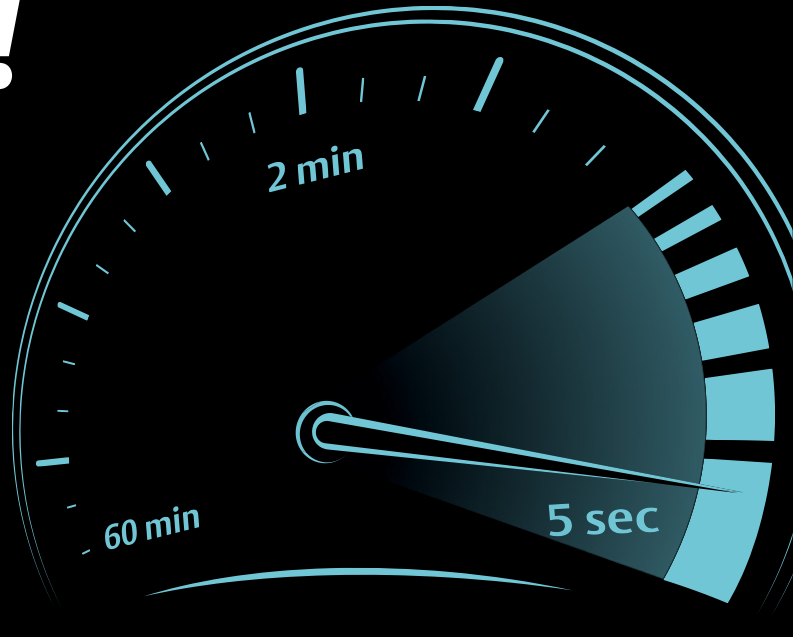

SPEED UP!

With Aperio® V3

Wireless locks react in a heartbeat with the new V3 platform. For organizations looking to super-charge unlocking speeds, ASSA ABLOY's new generation of battery-powered locks pack more powerful electronics and guarantee faster response times. The boost in performance comes without sacrificing Aperio® class-leading energy efficiency. With wireless locks running the V3 platform, for example highly-frequented entrance doors still

run for two years on a standard battery, maintaining remote opening function with a heartbeat time of typically five seconds communication time between Aperio® lock and the access control system throughout the battery life. With a comprehensive lock range covering almost every door style and opening, there's no reason to delay upgrading to faster wireless access control with Aperio® V3.